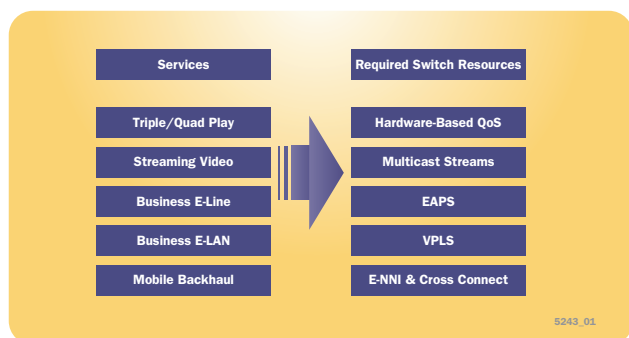

20808

**ways to survive
the Exaflood.**

Catch the Wave. Be Extreme.

The New BlackDiamond 20808 for the Metro Core.

Exaflood is a term that describes the exponential growth in data transmission via the Internet—in large part driven by the proliferation of rich content services with video- and data-intensive applications. It is real, it is relentless, and for service provider networks its impact is growing. As a result, providers worldwide are adopting a carrier-class Ethernet infrastructure to reduce costs, improve customer retention and manage the growing demand for bandwidth resources.

Designed from the ground up for the new carrier reality, Extreme Networks® BlackDiamond® 20808 switches give service providers the tools they need to manage growing bandwidth demand, and gain a competitive edge while surpassing customer expectations. BlackDiamond 20808 switches allow a single Carrier Ethernet network to deliver residential, business, and wireless backhaul services—and do so by offering the highest system capacity, affordability, and flexibility to accelerate service revenue growth.

Unparalleled Capacity

With industry-leading scalability to meet growing bandwidth demands, BlackDiamond 20808 switches provide the high density you need to accommodate a growing number of subscribers and services.

Service and revenue growth requires switch resources that scale to match the available bandwidth.

Performance – Without the Price

As one of the most cost-effective 10 Gigabit Ethernet switches on the market on a per-port and overall basis, the BlackDiamond 20808 switch offers an unrivaled combination of performance and affordability you need to help boost profitability.